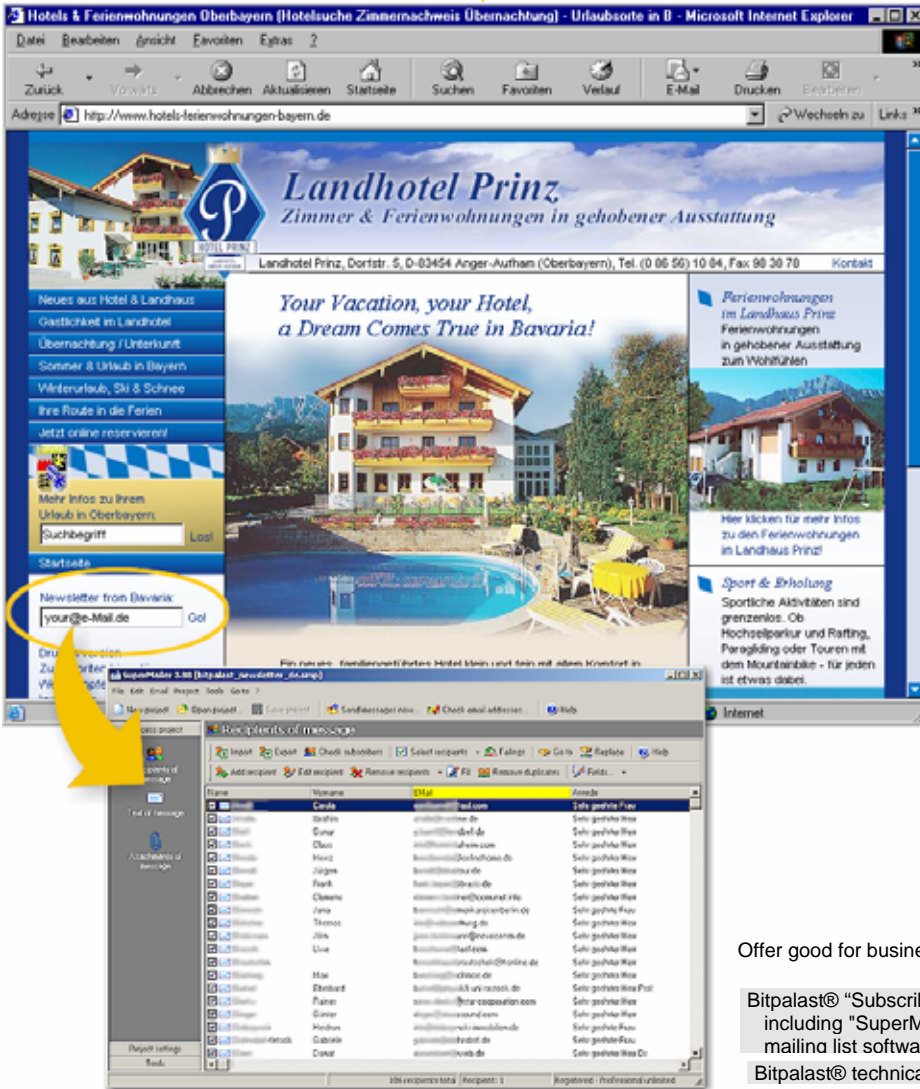

Bitpalast® "Subscribe" web design module includes "SuperMailer Professional Unlimited" mailing list software (fully featured & up-to-date version)

Normally you never find out who's visited your site. And because you never find out, you can't send potential customers information about the company or current offers. At least not unless you have the Bitpalast® "Subscribe" web design module. This enables visitors to your site to request you to e-mail them up-to-date news. To do this, visitors must enter their e-mail address. This how you find out who's interested in your products.

Whoever subscribes to your newsletter is interested in your products. If and when you actually e-mail a newsletter to a prospective customer is up to you. With the Bitpalast® "Subscribe" web design module, you can begin collecting valuable addresses right away.

The Bitpalast® "Subscribe" web design module includes:

- ✓ Integration of an input field for mailing list subscription in the website menu
- ✓ Integration of a form for subscribing or unsubscribing to the mailing list, plus the creation of the associated server response page ("Thank you!" etc.) as well as double-opt-in (permission marketing, "dissuasion-proof"): Your client automatically receives an e-mail with an activation link. Only if the link is clicked, your client's e-mail address will be activated for your newsletter.
- ✓ "SuperMailer Professional Unlimited" mailing list software: professional Windows software for easy administration and personalized mailing of serial e-mails.
- ✓ Transfer of mailing list subscriptions and cancellations to "SuperMailer Professional Unlimited" by the click of a button
- ✓ Free technical support from personally designated Bitpalast® technicians